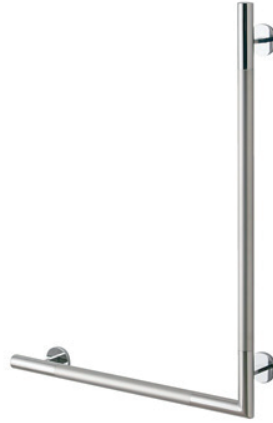

Handrail

GYHR86ML

GYHR86MR

Features

- Luxury Stylish Design
- Durable Quality

Specifications

- GYHR86MR - Right
- GYHR86ML - Left

Size : 800L x 600W mm

Material : Stainless Steel

GYHR86ML

*Product with facing opposite direction also available
model number : GYHR86MR

Parts Description

- GYHR86MR / GYHR86ML
Handrail

Colors

Chrome

Please consult a TOTO representative for details