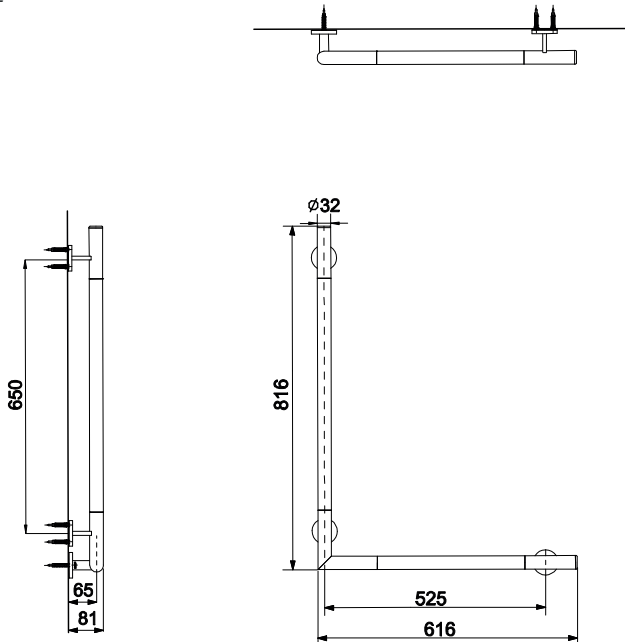

Handrail

GYHR86ML

GYHR86MR

Features

- Luxury Stylish Design
- Durable Quality

Specifications

- GYHR86MR - Right
- GYHR86ML - Left

Size : 800L x 600W mm

Material : Stainless Steel

GYHR86ML

*Product with facing opposite direction also available
model number : GYHR86MR

Parts Description

- GYHR86MR / GYHR86ML
Handrail

Colors

Chrome

Please consult a TOTO representative for details